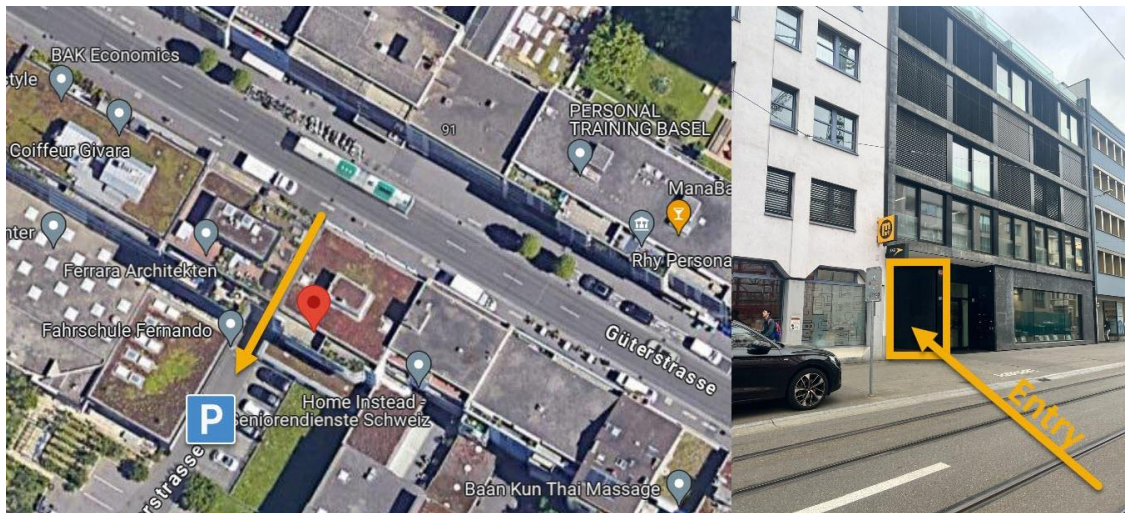

Directions to the Research Centre in Basel

Address: [Profondia AG, Güterstrasse 88, 4053 Basel](#)

Arrival by Car from the A3, Basel-Süd, City exit

- Take the 12 in the direction of Basel-City and follow the road for 1 km
- Leave the 12 to continue straight ahead on the Grosspeterstrasse
- After approx. 2 km turn left into the Güterstrasse
- In approx. 100 m you will find **Güterstrasse 88**
- Drive into the courtyard of Güterstrasse 88 and park on the left in the first two parking bays

Arrival by public transport

- After arriving at Basel train station take the footbridge to the Gundeldingen exit
- Turn right into the Güterstrasse
- In approx. 100 m you will find **Güterstrasse 88** on the left hand side.